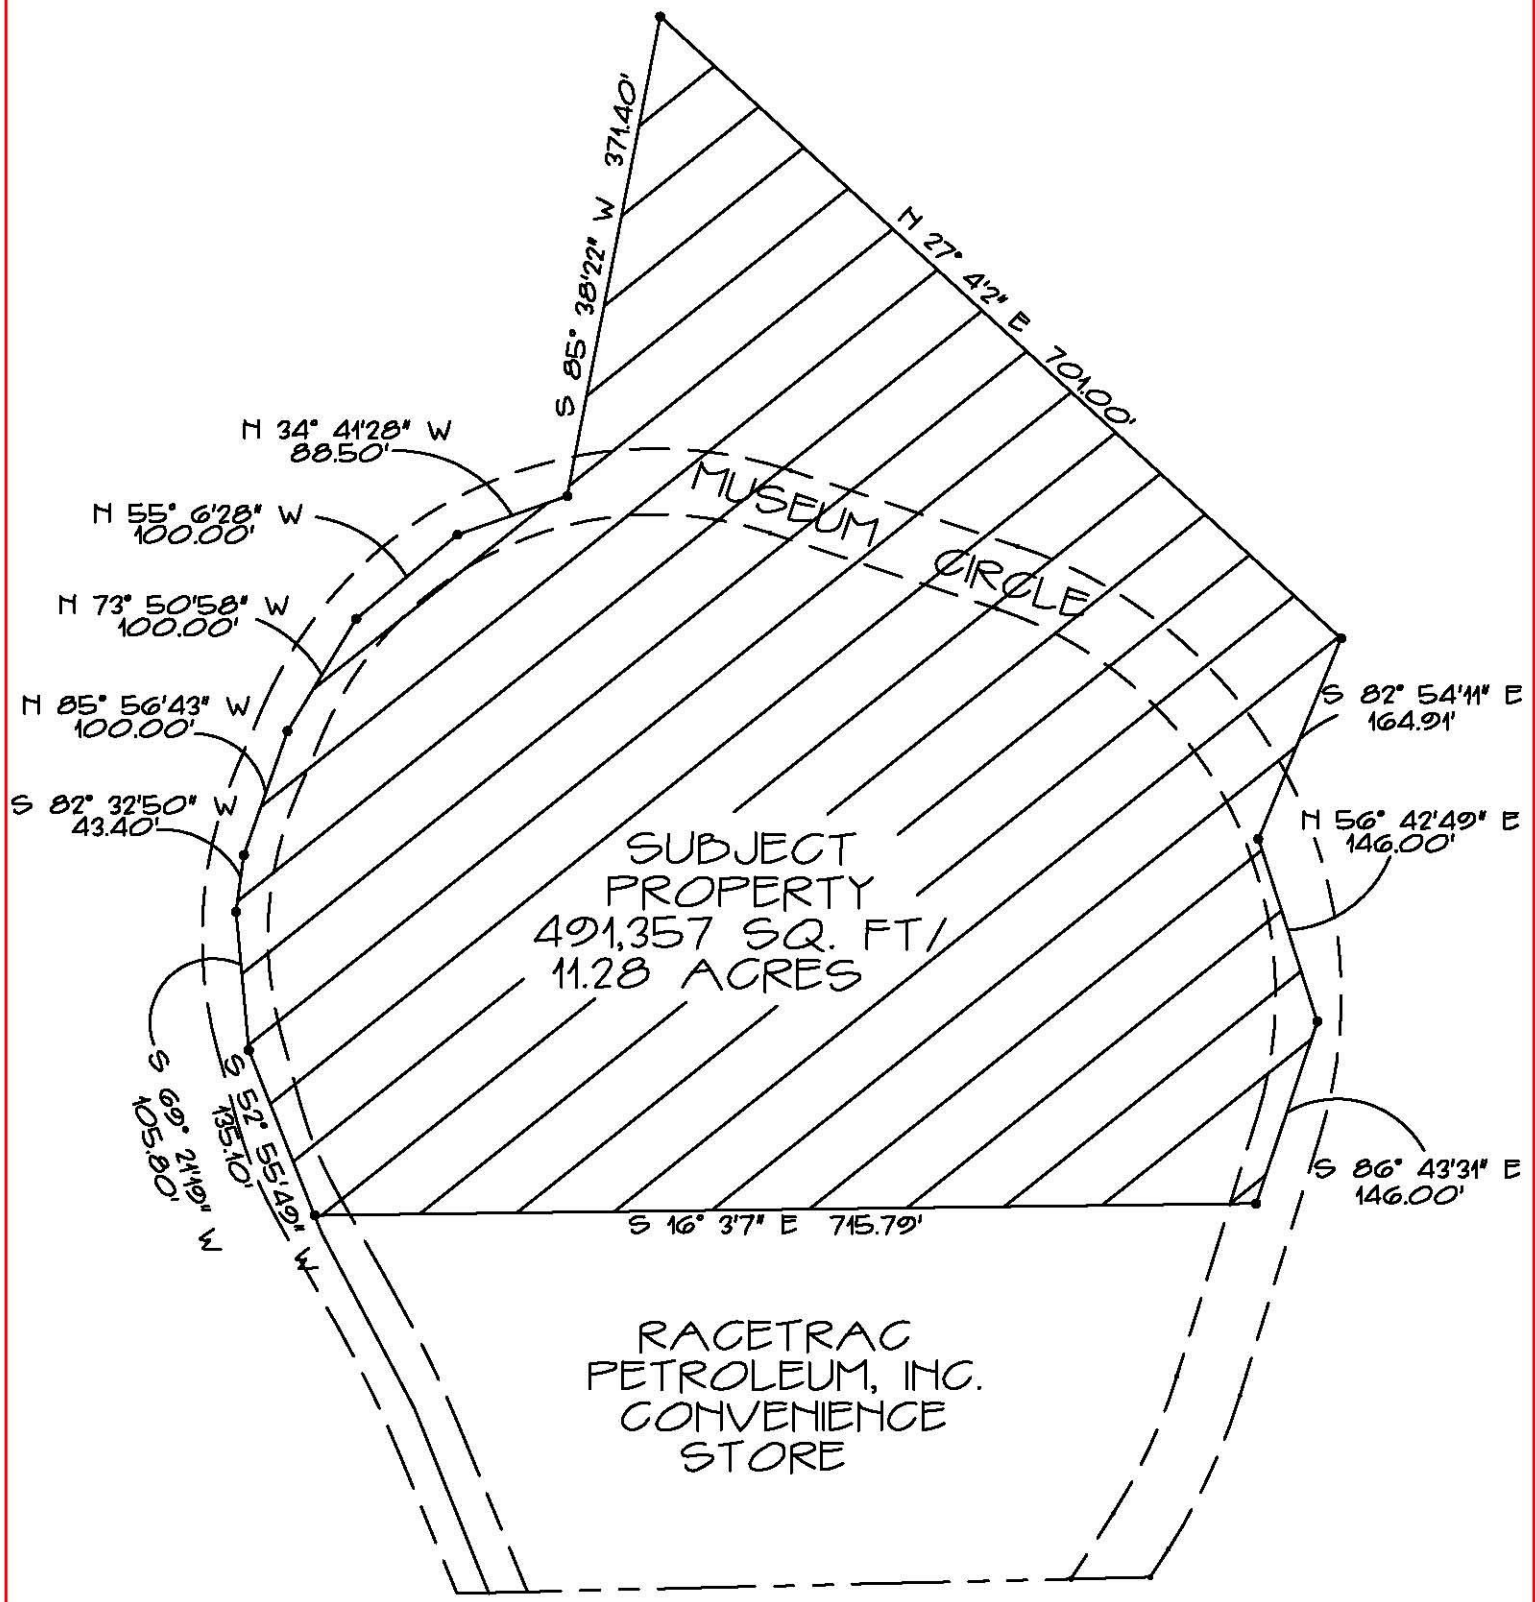

7721 Tara Boulevard Jonesboro, GA

Property Description

11.28 acre site at Tara Blvd and Museum Circle, just north of GA Highway 138. The property sits behind an existing RaceTrac convenience store.

Location: Tara Boulevard & Museum Circle,
north of GA Highway 138

Size: 11.28 Acres

Zoning: "RMH", Residential Mobile Home
(Clayton County)

Utilities: Utilities available to site

Traffic Counts: 53,720 AADT on Tara
Boulevard (,,09)

Access: Tara Boulevard via Museum Circle

Population:

One Mile	10,214
Three Miles	81,605
Five Miles	187,496

3225 Cumberland Blvd., Suite 100 (800) 388-8035 x 1112 Atlanta, GA
30339 racetracrealestate@racetrac.com

The information set forth is believed to be accurate, but may contain errors and omissions. Racetrac Petroleum, Inc. disclaims all representations and warranties with respect thereto.

U.S. HIGHWAY NO. 41 & 19
A/K/A TARA BLVD